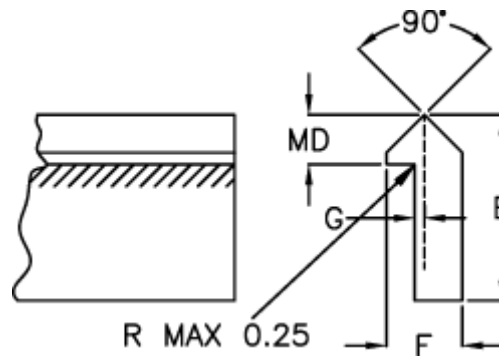

# Data Sheet

Article number: 055942000

Description: Single edge track TS4SS 2000mm

## Measures

---

E = 26.97

F = 11.09

G = 2.36

Kg/m = 1.630

MD(T) = 7.92